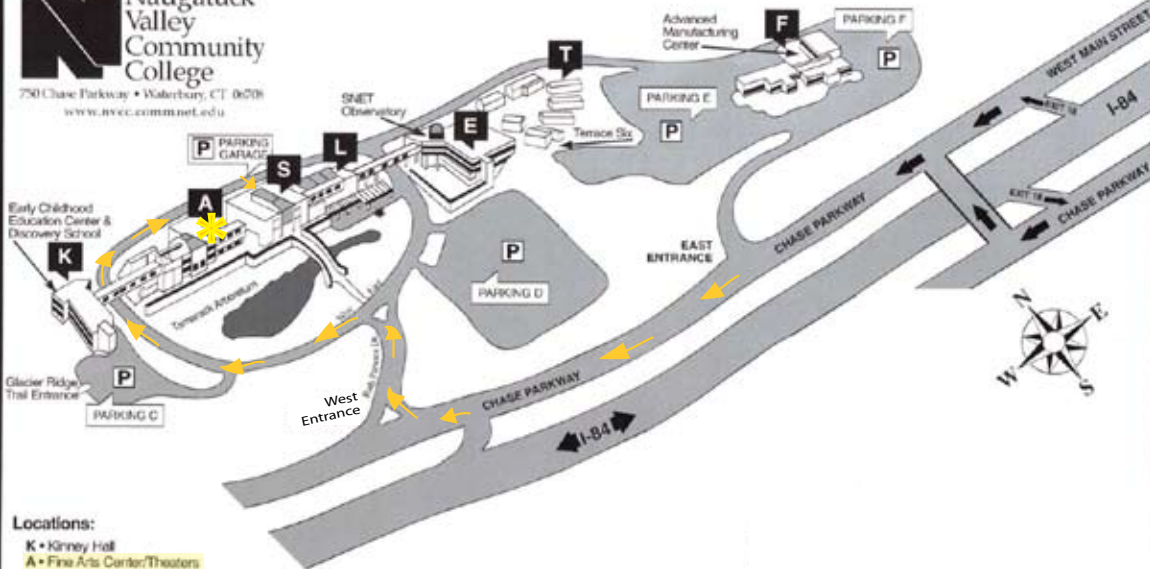

Naugatuck Valley Community College

750 Chase Parkway • Waterbury, CT 06206
www.nvcc.commnet.edu

Locations:

1. **K** • Kinney Hall
   - **A** • Fine Arts Center/Theaters Loefer Atrium
   - **S** • Claudi Student Center/Cafeteria
   - **L** • Traurig Learning Res. Center/Library
   - **E** • Electrom Hall
   - **T** • Terrace Buildings
   - **F** • Founders Hall
   - **P** • Parking Lots and Garages
2. Underground Parking Garages are located under buildings A, S, L & E and can be entered at designated areas. Watch For Signs.
3. Core Services: Public Safety C122
     Maintenance, Receiving

Waterbury Symphony Orchestra Concert Information:

The NVCC Fine Arts Center is located on the back side of the campus. To access the **Main Stage Theater** from the parking garage, take the elevator to the 3rd floor. The **Box office** is also located on the 3rd floor, in the Ruth Ann Loefer Atrium.

- **From Route I-84 West**
  Take exit 18, stay in left lane on exit ramp and turn left at light. Go to the third light and turn right into the West Entrance.
- **From Route I-84 East**
  Take exit 18 and turn right at end of exit ramp. At light, turn right and at next light, turn left. Go to third light and turn right into the West Entrance.
- **From Route 8**
  Take the Danbury exit onto Rt. I-84, then take exit 18 off of I-84. Stay in left lane on exit ramp, at light turn left. Go to third light and turn right into the West Entrance.